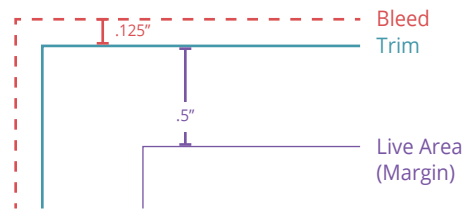

1/3 HORIZONTAL

Non-bleed:
4.625 x 4.875"

Non-Bleed:
117.475 x 123.825mm

1/3 VERTICAL

Non-bleed:
2.1875 x 9.5"

Non-Bleed:
55.5625 x 241.3mm

1/4 HORIZONTAL

Non-bleed:
7 x 2.375"

Non-Bleed:
177.8 x 60.325mm

1/4 VERTICAL

Non-bleed:
3.4375 x 4.875"

Non-Bleed:
87.3125 x 123.825mm

If you have any questions about acceptable file formats, please contact our publisher or your sales representative.

Diane DePaul, Publisher
ddepaul@inda.media

SIZE

Your sales representative should supply you with your ad size. All ad sizes in inches.

COLOR

All ads should be supplied in either CMYK (Cyan, Magenta, Yellow & Black) or Grayscale (Black & White) color mode. RGB and PMS spot colors should not be used. Any elements not set as CMYK or Grayscale will be automatically converted to the appropriate color mode in our ad processing system. This may cause a change in the appearance of the images.

ARTWORK RESOLUTION

Recommended resolution is 300 dpi at final crop dimensions for images. Images taken from websites often use a much lower resolution (72 dpi) and do not print clearly. Numerically enhancing resolution in Adobe Photoshop® or other software will not improve the clarity of the images.

FILE TYPE

A high-resolution, print-ready PDF is required. Production charges may be applied to process other file types received. Production charges are outlined on the Terms & Conditions page.

Upper left-hand corner of page

Bleed - .125" outside of trim.

Bleed is the printable area outside the trim line that will be cut away during the printing process to ensure a background color or graphic will run off the edge with no visible margin on the outside edge.

Trim - Document edge.

Trim is the size of the completed document from edge to edge. The trim size is the same as the document size in Adobe InDesign®. All ads that go to the trim edge should include a .125" bleed on all four sides.

Live Area (margin) - .5" from trim.

Non-bleed ads are positioned on the margin line, .5" from the trim. All critical graphics and text should be positioned inside the margin lines.